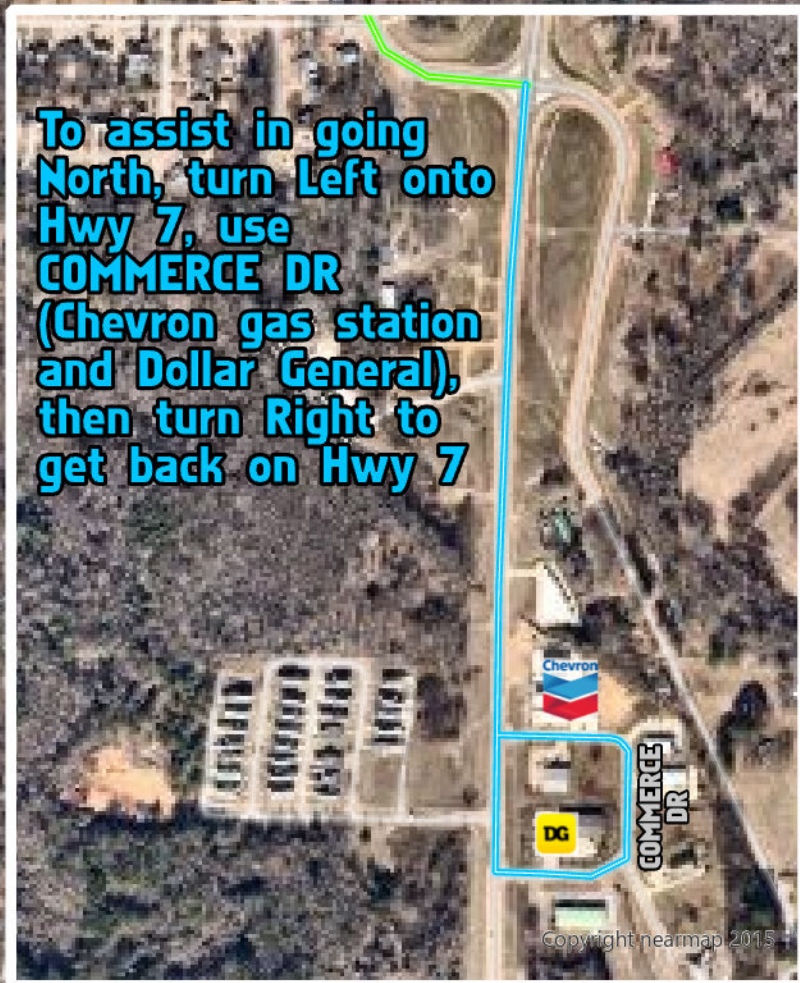

SOUTH LAMAR BLYD ROAD CLOSURE BETWEEN VETRANS DR & WINDSOR FALLS BLYD

TO REMAIN OPEN.
DETOUR USING VETERANS
PEA RIDGE FARM RD

VETERANS DR

ROAD CLOSED UNTIL AUGUST 6, 2023

WINDSOR FALLS BLYD

SOUTH LAMAR BLYD

HWY 7 S

S Lamar Blvd will be closed between Veterans Dr & Windsor Falls Blvd beginning Fri. June 30 thru Sun. Aug 6 for replacement of a Box Culvert. Traffic should **detour** using Veterans Dr and/or S Lamar Blvd.