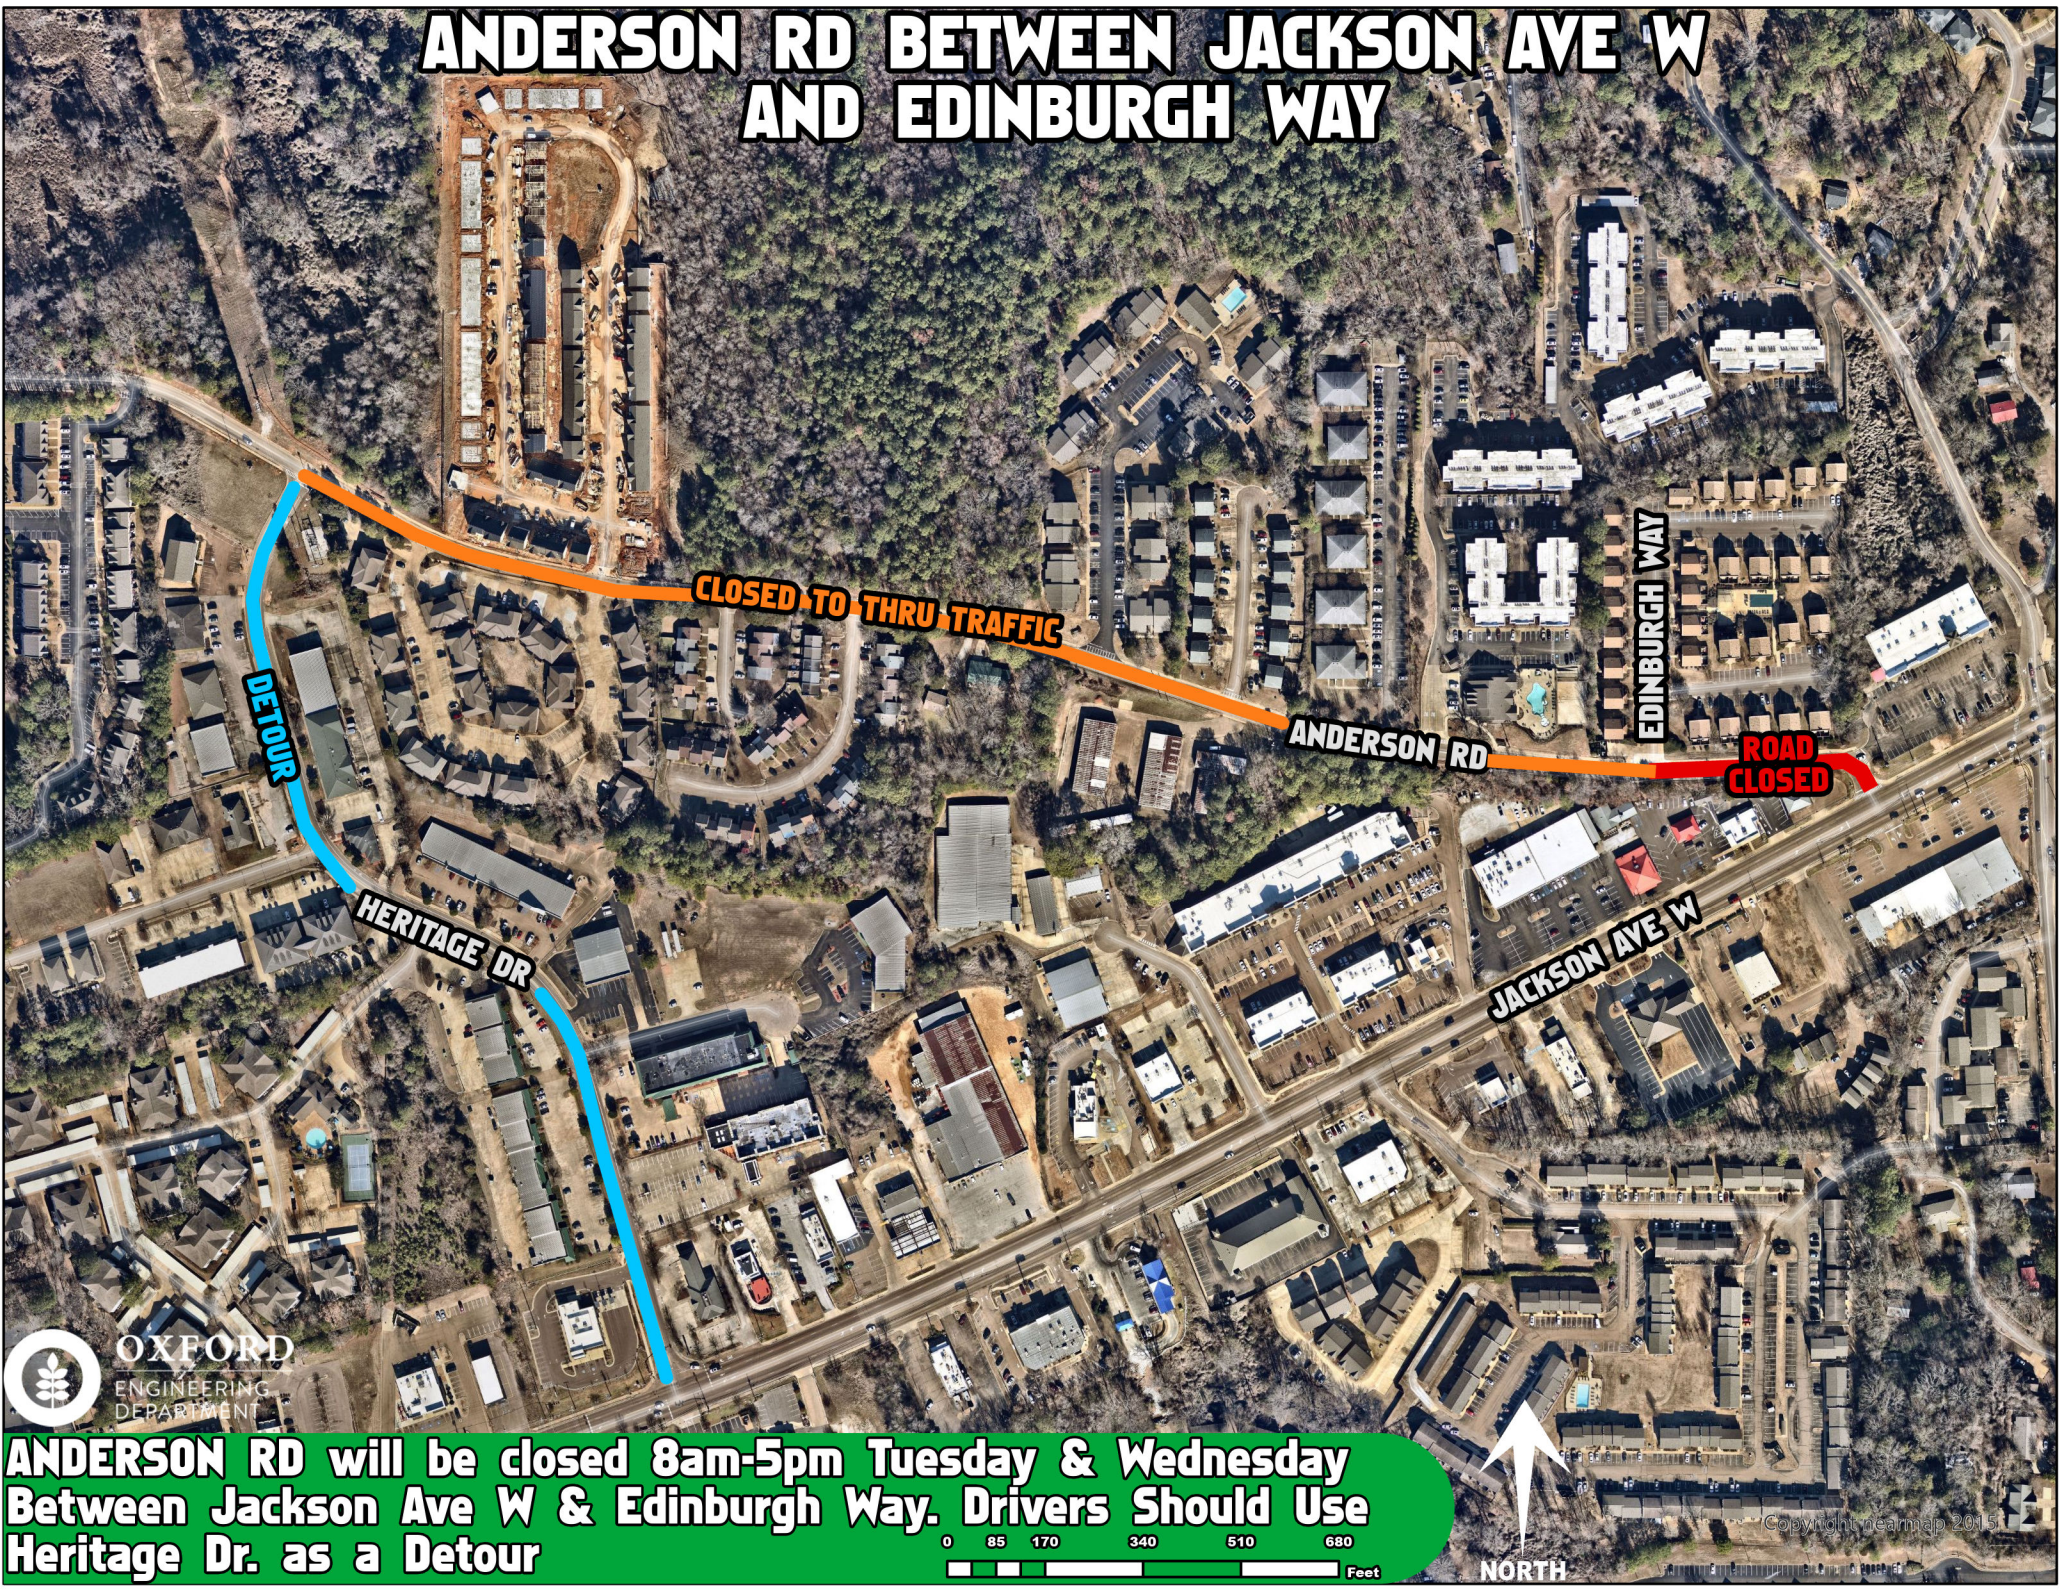

ANDERSON RD BETWEEN JACKSON AVE W AND EDINBURGH WAY

**ANDERSON RD will be closed 8am-5pm Tuesday & Wednesday
Between Jackson Ave W & Edinburgh Way. Drivers Should Use
Heritage Dr. as a Detour**

Copyright nearmap 2015